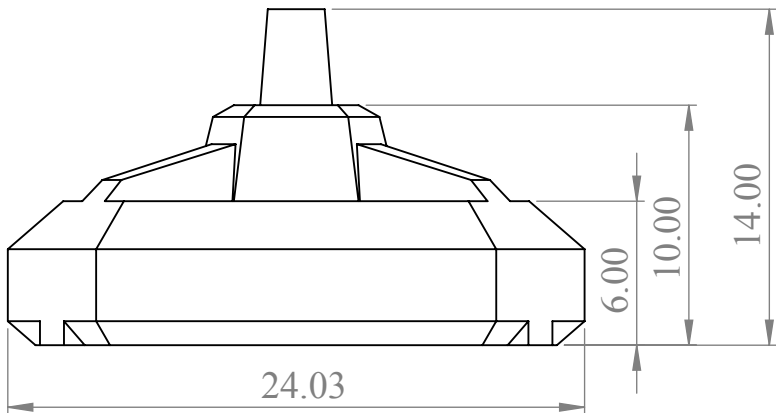

Filling Port

ALL DIMENSIONS ARE IN INCHES
UNLESS OTHERWISE SPECIFIED.

PROPRIETARY AND CONFIDENTIAL
THE INFORMATION CONTAINED IN THIS
DRAWING IS THE SOLE PROPERTY OF
BLAZE PLASTICS PARTNERSHIP. ANY
REPRODUCTION IN PART OR AS A WHOLE
WITHOUT THE WRITTEN PERMISSION OF
BLAZE PLASTICS PARTNERSHIP IS
PROHIBITED.

BLAZE PLASTICS PARTNERSHIP

Traffic Cone

SCALE: 1:8

Date

SHEET 1 OF 1