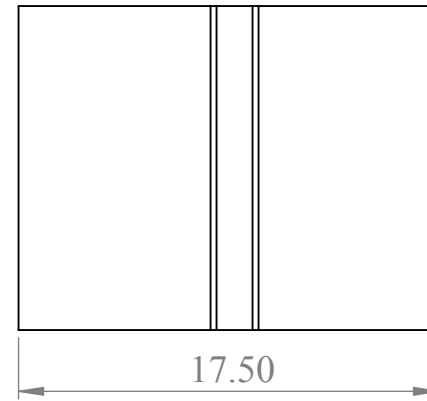

TOP

LEFT SIDE

FRONT

RIGHT SIDE

ALL DIMENSIONS ARE IN INCHES
UNLESS OTHERWISE SPECIFIED.

PROPRIETARY AND CONFIDENTIAL

THE INFORMATION CONTAINED IN THIS
DRAWING IS THE SOLE PROPERTY OF
BLAZE PLASTICS PARTNERSHIP. ANY
REPRODUCTION IN PART OR AS A WHOLE
WITHOUT THE WRITTEN PERMISSION OF
BLAZE PLASTICS PARTNERSHIP IS
PROHIBITED.

BLAZE PLASTICS PARTNERSHIP

Large Rect Box

SCALE: 1:8

Date

SHEET 1 OF 1