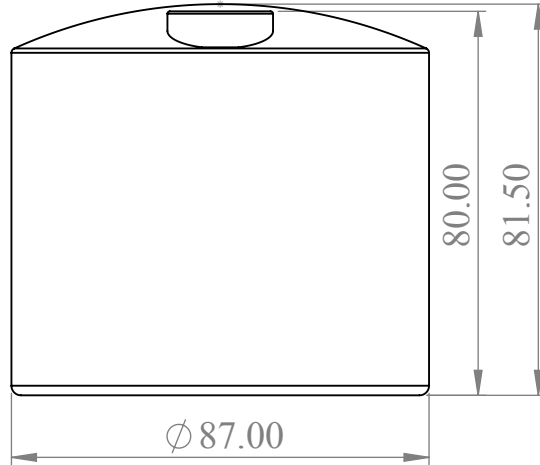

TOP

LEFT SIDE

FRONT

RIGHT SIDE

ALL DIMENSIONS ARE IN INCHES
UNLESS OTHERWISE SPECIFIED.

PROPRIETARY AND CONFIDENTIAL
THE INFORMATION CONTAINED IN THIS
DRAWING IS THE SOLE PROPERTY OF
BLAZE PLASTICS PARTNERSHIP. ANY
REPRODUCTION IN PART OR AS A WHOLE
WITHOUT THE WRITTEN PERMISSION OF
BLAZE PLASTICS PARTNERSHIP IS
PROHIBITED.

BLAZE PLASTICS PARTNERSHIP

Round Domed 1650

SCALE: 1:40

Date

SHEET 1 OF 1