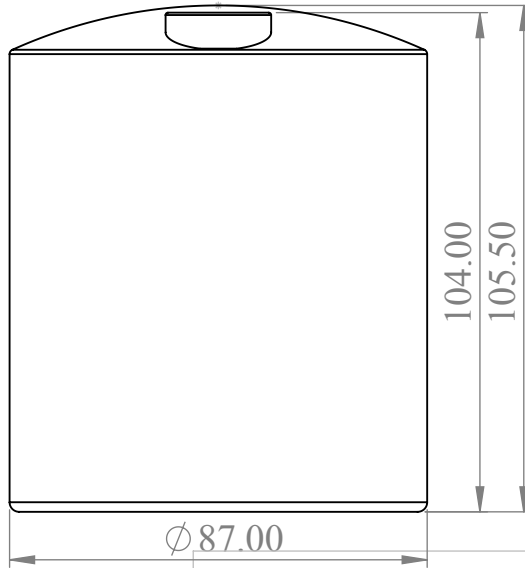

TOP

LEFT SIDE

FRONT

RIGHT SIDE

ALL DIMENSIONS ARE IN INCHES
UNLESS OTHERWISE SPECIFIED.

PROPRIETARY AND CONFIDENTIAL
THE INFORMATION CONTAINED IN THIS
DRAWING IS THE SOLE PROPERTY OF
BLAZE PLASTICS PARTNERSHIP. ANY
REPRODUCTION IN PART OR AS A WHOLE
WITHOUT THE WRITTEN PERMISSION OF
BLAZE PLASTICS PARTNERSHIP IS
PROHIBITED.

BLAZE PLASTICS PARTNERSHIP

Round Domed 2150g

SCALE: 1:40

Date

SHEET 1 OF 1