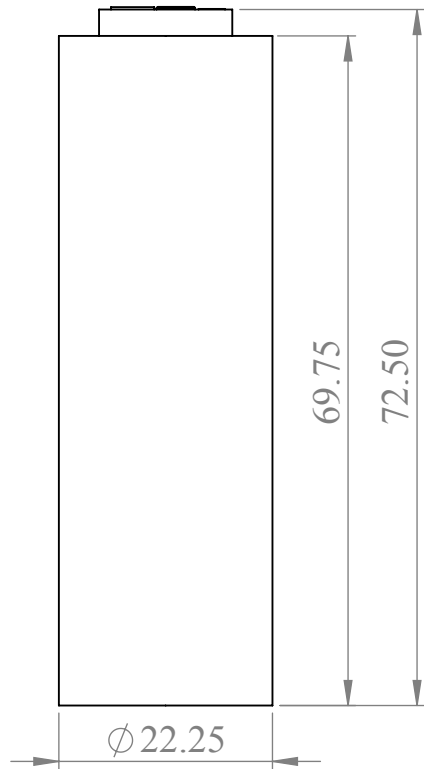

Hatch

Float and Power Cord For Pump

Rubber Seal For 1.5" Discharge Pipe

3" Vent NPT

ALL DIMENSIONS ARE IN INCHES
UNLESS OTHERWISE SPECIFIED.

PROPRIETARY AND CONFIDENTIAL
THE INFORMATION CONTAINED IN THIS
DRAWING IS THE SOLE PROPERTY OF
BLAZE PLASTICS PARTNERSHIP. ANY
REPRODUCTION IN PART OR AS A WHOLE
WITHOUT THE WRITTEN PERMISSION OF
BLAZE PLASTICS PARTNERSHIP IS
PROHIBITED.

BLAZE PLASTICS PARTNERSHIP

6 ft Radon Sump

SCALE: 1:20

Date

SHEET 1 OF 1