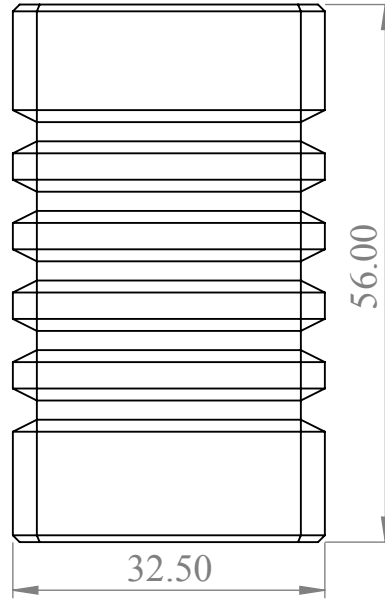

TOP

LEFT SIDE

FRONT

RIGHT SIDE

ALL DIMENSIONS ARE IN INCHES
UNLESS OTHERWISE SPECIFIED.

PROPRIETARY AND CONFIDENTIAL
THE INFORMATION CONTAINED IN THIS
DRAWING IS THE SOLE PROPERTY OF
BLAZE PLASTICS PARTNERSHIP. ANY
REPRODUCTION IN PART OR AS A WHOLE
WITHOUT THE WRITTEN PERMISSION OF
BLAZE PLASTICS PARTNERSHIP IS
PROHIBITED.

BLAZE PLASTICS PARTNERSHIP

VS 150

SCALE: 1:20

Date

SHEET 1 OF 1