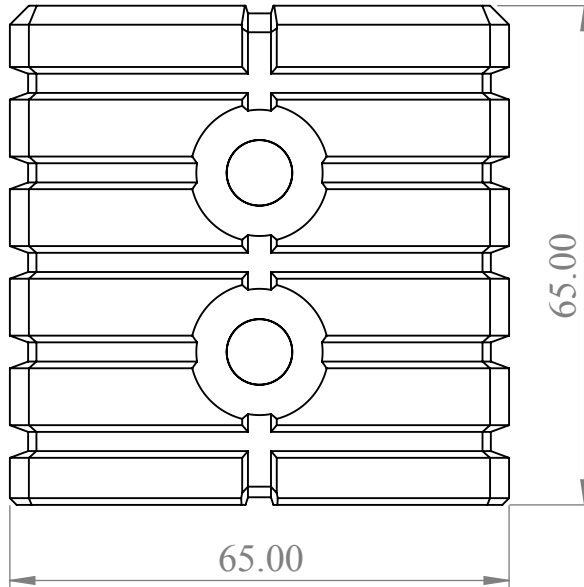

TOP

LEFT SIDE

FRONT

RIGHT SIDE

Needs Metal Frame

ALL DIMENSIONS ARE IN INCHES
UNLESS OTHERWISE SPECIFIED.

PROPRIETARY AND CONFIDENTIAL
THE INFORMATION CONTAINED IN THIS
DRAWING IS THE SOLE PROPERTY OF
BLAZE PLASTICS PARTNERSHIP. ANY
REPRODUCTION IN PART OR AS A WHOLE
WITHOUT THE WRITTEN PERMISSION OF
BLAZE PLASTICS PARTNERSHIP IS
PROHIBITED.

BLAZE PLASTICS PARTNERSHIP

VS 350

SCALE: 1:25

Date

SHEET 1 OF 1