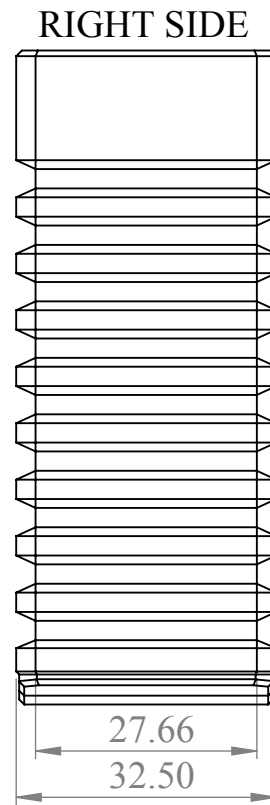

TOP

LEFT SIDE

FRONT

RIGHT SIDE

ALL DIMENSIONS ARE IN INCHES
UNLESS OTHERWISE SPECIFIED.

PROPRIETARY AND CONFIDENTIAL
THE INFORMATION CONTAINED IN THIS
DRAWING IS THE SOLE PROPERTY OF
BLAZE PLASTICS PARTNERSHIP. ANY
REPRODUCTION IN PART OR AS A WHOLE
WITHOUT THE WRITTEN PERMISSION OF
BLAZE PLASTICS PARTNERSHIP IS
PROHIBITED.

BLAZE PLASTICS PARTNERSHIP

VS 400 V Bottom

SCALE: 1:24

Date

SHEET 1 OF 1