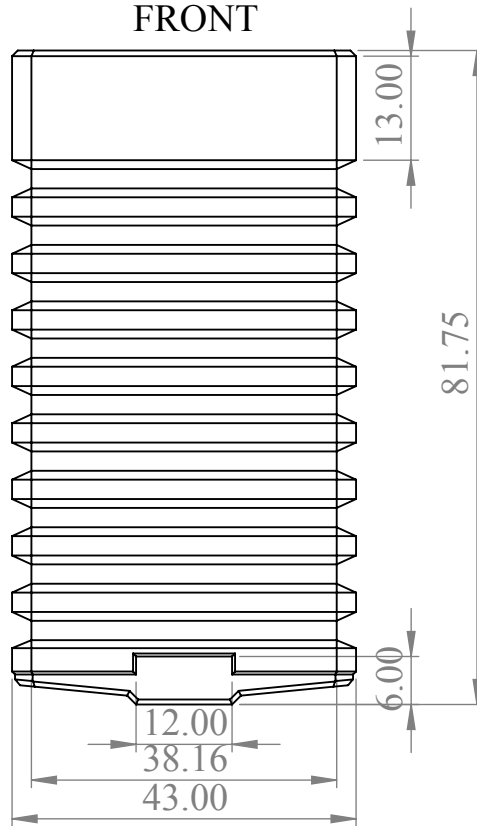

TOP

LEFT SIDE

FRONT

RIGHT SIDE

ALL DIMENSIONS ARE IN INCHES
UNLESS OTHERWISE SPECIFIED.

PROPRIETARY AND CONFIDENTIAL
THE INFORMATION CONTAINED IN THIS
DRAWING IS THE SOLE PROPERTY OF
BLAZE PLASTICS PARTNERSHIP. ANY
REPRODUCTION IN PART OR AS A WHOLE
WITHOUT THE WRITTEN PERMISSION OF
BLAZE PLASTICS PARTNERSHIP IS
PROHIBITED.

BLAZE PLASTICS PARTNERSHIP

VS 400 V Bottom

SCALE: 1:24

Date

SHEET 1 OF 1