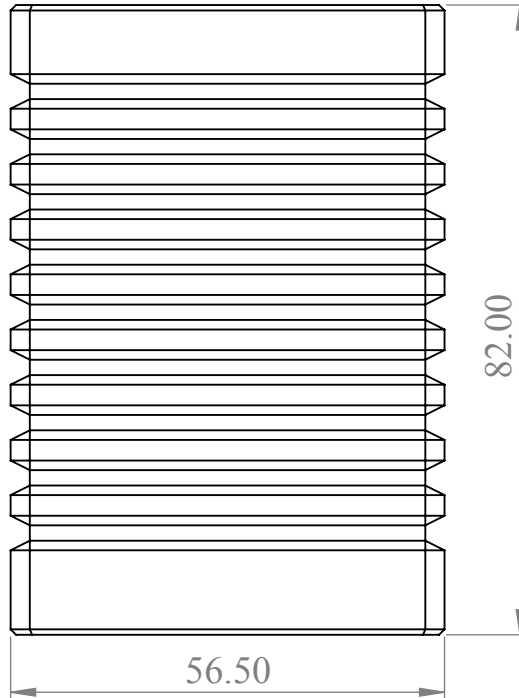

TOP

LEFT SIDE

FRONT

RIGHT SIDE

Needs Metal Frame

ALL DIMENSIONS ARE IN INCHES  
UNLESS OTHERWISE SPECIFIED.

**PROPRIETARY AND CONFIDENTIAL**  
THE INFORMATION CONTAINED IN THIS  
DRAWING IS THE SOLE PROPERTY OF  
BLAZE PLASTICS PARTNERSHIP. ANY  
REPRODUCTION IN PART OR AS A WHOLE  
WITHOUT THE WRITTEN PERMISSION OF  
BLAZE PLASTICS PARTNERSHIP IS  
PROHIBITED.

BLAZE PLASTICS PARTNERSHIP

VS 500

SCALE: 1:25

Date

SHEET 1 OF 1