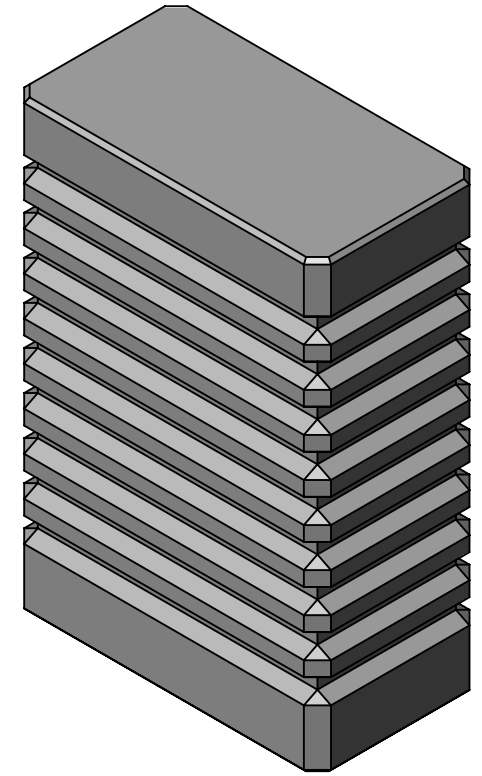

TOP

LEFT SIDE

FRONT

RIGHT SIDE

Needs Metal Frame

ALL DIMENSIONS ARE IN INCHES  
UNLESS OTHERWISE SPECIFIED.

**PROPRIETARY AND CONFIDENTIAL**  
THE INFORMATION CONTAINED IN THIS  
DRAWING IS THE SOLE PROPERTY OF  
BLAZE PLASTICS PARTNERSHIP. ANY  
REPRODUCTION IN PART OR AS A WHOLE  
WITHOUT THE WRITTEN PERMISSION OF  
BLAZE PLASTICS PARTNERSHIP IS  
PROHIBITED.

BLAZE PLASTICS PARTNERSHIP

VS 500

SCALE: 1:25

Date

SHEET 1 OF 1