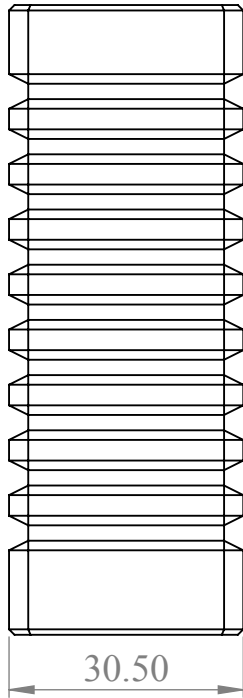

TOP

LEFT SIDE

FRONT

RIGHT SIDE

Needs Metal Frame

ALL DIMENSIONS ARE IN INCHES  
UNLESS OTHERWISE SPECIFIED.

**PROPRIETARY AND CONFIDENTIAL**  
THE INFORMATION CONTAINED IN THIS  
DRAWING IS THE SOLE PROPERTY OF  
BLAZE PLASTICS PARTNERSHIP. ANY  
REPRODUCTION IN PART OR AS A WHOLE  
WITHOUT THE WRITTEN PERMISSION OF  
BLAZE PLASTICS PARTNERSHIP IS  
PROHIBITED.

BLAZE PLASTICS PARTNERSHIP

VS 500

SCALE: 1:25

Date

SHEET 1 OF 1