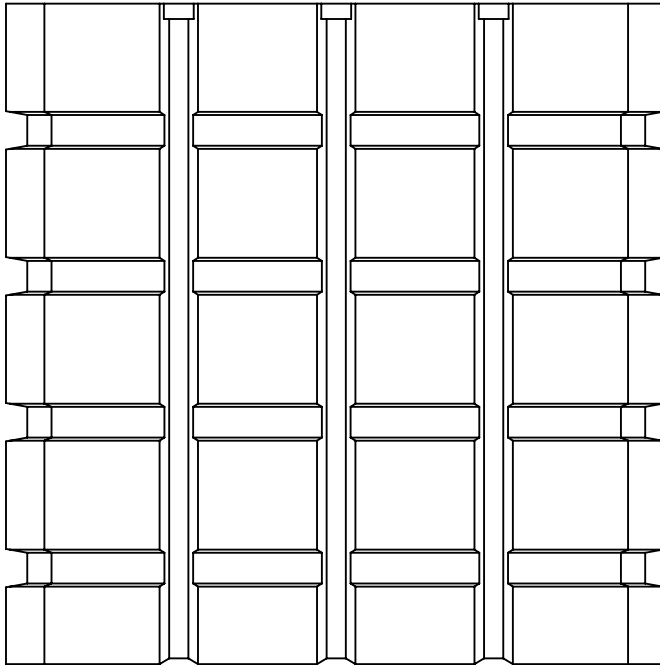

TOP

LEFT SIDE

FRONT

RIGHT SIDE

34.00

86.00

34.00

86.00

Needs Metal Frame

ALL DIMENSIONS ARE IN INCHES
UNLESS OTHERWISE SPECIFIED.

PROPRIETARY AND CONFIDENTIAL
THE INFORMATION CONTAINED IN THIS
DRAWING IS THE SOLE PROPERTY OF
BLAZE PLASTICS PARTNERSHIP. ANY
REPRODUCTION IN PART OR AS A WHOLE
WITHOUT THE WRITTEN PERMISSION OF
BLAZE PLASTICS PARTNERSHIP IS
PROHIBITED.