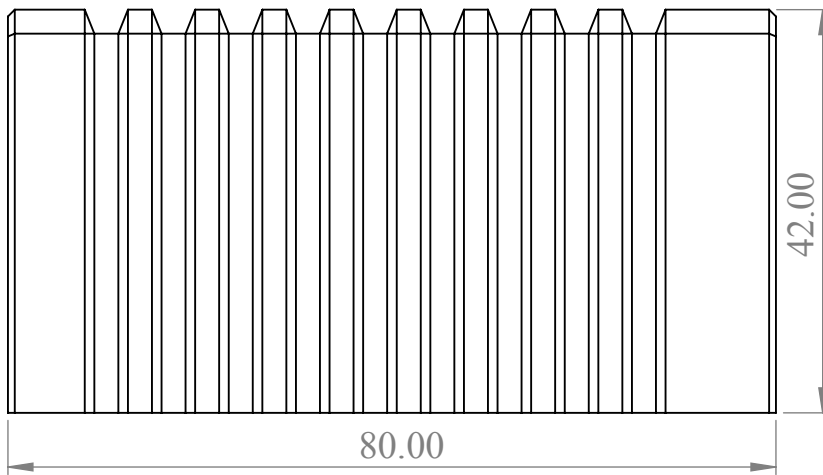

TOP

LEFT SIDE

FRONT

RIGHT SIDE

ALL DIMENSIONS ARE IN INCHES
UNLESS OTHERWISE SPECIFIED.

PROPRIETARY AND CONFIDENTIAL
THE INFORMATION CONTAINED IN THIS
DRAWING IS THE SOLE PROPERTY OF
BLAZE PLASTICS PARTNERSHIP. ANY
REPRODUCTION IN PART OR AS A WHOLE
WITHOUT THE WRITTEN PERMISSION OF
BLAZE PLASTICS PARTNERSHIP IS
PROHIBITED.

BLAZE PLASTICS PARTNERSHIP

VSLF 400 A

SCALE: 1:20

Date

SHEET 1 OF 1