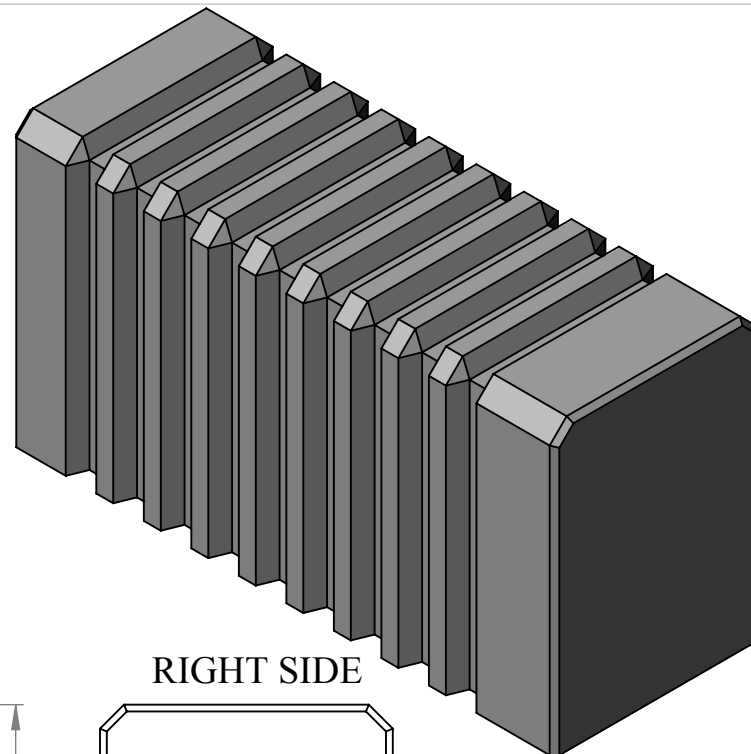

TOP

LEFT SIDE

FRONT

RIGHT SIDE

ALL DIMENSIONS ARE IN INCHES
UNLESS OTHERWISE SPECIFIED.

PROPRIETARY AND CONFIDENTIAL
THE INFORMATION CONTAINED IN THIS
DRAWING IS THE SOLE PROPERTY OF
BLAZE PLASTICS PARTNERSHIP. ANY
REPRODUCTION IN PART OR AS A WHOLE
WITHOUT THE WRITTEN PERMISSION OF
BLAZE PLASTICS PARTNERSHIP IS
PROHIBITED.

BLAZE PLASTICS PARTNERSHIP

VSLF 400 A

SCALE: 1:20

Date

SHEET 1 OF 1