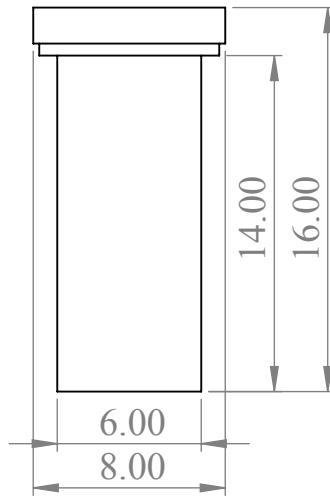

TOP

LEFT SIDE

FRONT

RIGHT SIDE

ALL DIMENSIONS ARE IN INCHES
UNLESS OTHERWISE SPECIFIED.

PROPRIETARY AND CONFIDENTIAL
THE INFORMATION CONTAINED IN THIS
DRAWING IS THE SOLE PROPERTY OF
BLAZE PLASTICS PARTNERSHIP. ANY
REPRODUCTION IN PART OR AS A WHOLE
WITHOUT THE WRITTEN PERMISSION OF
BLAZE PLASTICS PARTNERSHIP IS
PROHIBITED.

BLAZE PLASTICS PARTNERSHIP

Box with Lid

SCALE: 1:8

Date

SHEET 1 OF 1