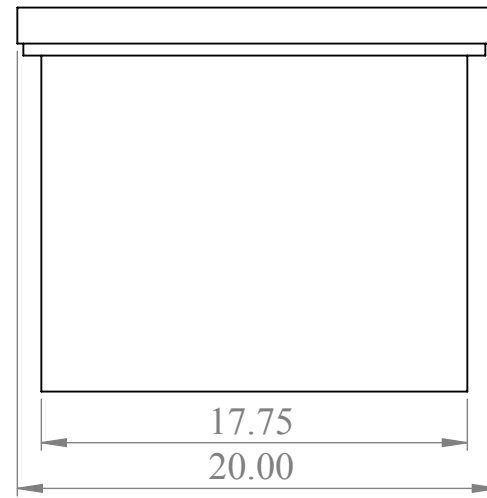

TOP

LEFT SIDE

FRONT

RIGHT SIDE

ALL DIMENSIONS ARE IN INCHES
UNLESS OTHERWISE SPECIFIED.

PROPRIETARY AND CONFIDENTIAL
THE INFORMATION CONTAINED IN THIS
DRAWING IS THE SOLE PROPERTY OF
BLAZE PLASTICS PARTNERSHIP. ANY
REPRODUCTION IN PART OR AS A WHOLE
WITHOUT THE WRITTEN PERMISSION OF
BLAZE PLASTICS PARTNERSHIP IS
PROHIBITED.

BLAZE PLASTICS PARTNERSHIP

Box with Lid

SCALE: 1:8

Date

SHEET 1 OF 1