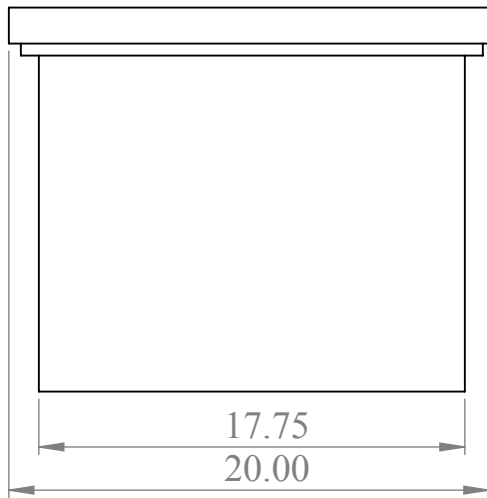

TOP

LEFT SIDE

FRONT

RIGHT SIDE

ALL DIMENSIONS ARE IN INCHES
UNLESS OTHERWISE SPECIFIED.

PROPRIETARY AND CONFIDENTIAL
THE INFORMATION CONTAINED IN THIS
DRAWING IS THE SOLE PROPERTY OF
BLAZE PLASTICS PARTNERSHIP. ANY
REPRODUCTION IN PART OR AS A WHOLE
WITHOUT THE WRITTEN PERMISSION OF
BLAZE PLASTICS PARTNERSHIP IS
PROHIBITED.

BLAZE PLASTICS PARTNERSHIP

Box with Lid

SCALE: 1:8

Date

SHEET 1 OF 1