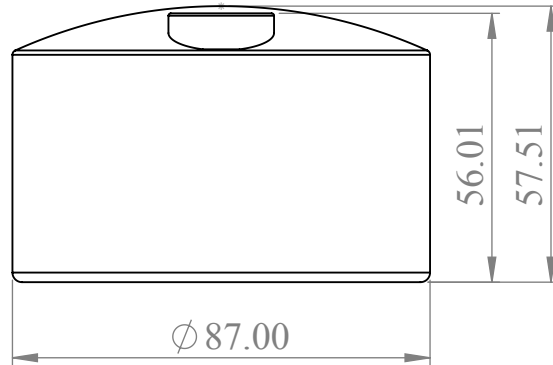

TOP

LEFT SIDE

FRONT

RIGHT SIDE

ALL DIMENSIONS ARE IN INCHES
UNLESS OTHERWISE SPECIFIED.

PROPRIETARY AND CONFIDENTIAL
THE INFORMATION CONTAINED IN THIS
DRAWING IS THE SOLE PROPERTY OF
BLAZE PLASTICS PARTNERSHIP. ANY
REPRODUCTION IN PART OR AS A WHOLE
WITHOUT THE WRITTEN PERMISSION OF
BLAZE PLASTICS PARTNERSHIP IS
PROHIBITED.

BLAZE PLASTICS PARTNERSHIP

Round Domed 1150g

SCALE: 1:40

Date

SHEET 1 OF 1