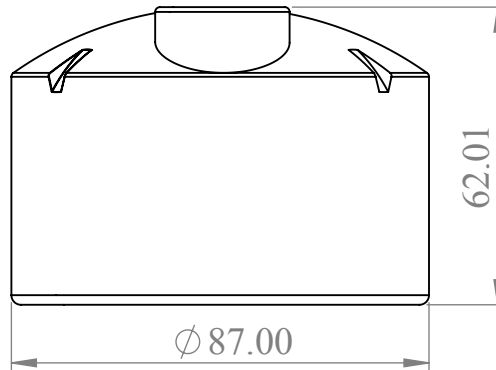

TOP

LEFT SIDE

FRONT

RIGHT SIDE

ALL DIMENSIONS ARE IN INCHES
UNLESS OTHERWISE SPECIFIED.

PROPRIETARY AND CONFIDENTIAL
THE INFORMATION CONTAINED IN THIS
DRAWING IS THE SOLE PROPERTY OF
BLAZE PLASTICS PARTNERSHIP. ANY
REPRODUCTION IN PART OR AS A WHOLE
WITHOUT THE WRITTEN PERMISSION OF
BLAZE PLASTICS PARTNERSHIP IS
PROHIBITED.

BLAZE PLASTICS PARTNERSHIP

Round Domed TD 1250g

SCALE: 1:40

Date

SHEET 1 OF 1