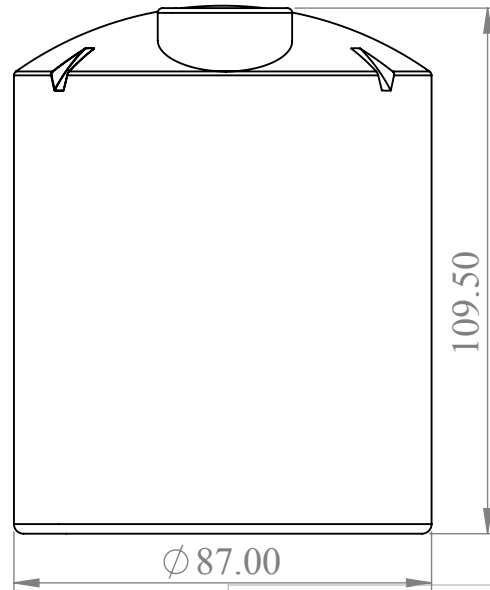

TOP

LEFT SIDE

FRONT

RIGHT SIDE

ALL DIMENSIONS ARE IN INCHES
UNLESS OTHERWISE SPECIFIED.

PROPRIETARY AND CONFIDENTIAL
 THE INFORMATION CONTAINED IN THIS
 DRAWING IS THE SOLE PROPERTY OF
 BLAZE PLASTICS PARTNERSHIP. ANY
 REPRODUCTION IN PART OR AS A WHOLE
 WITHOUT THE WRITTEN PERMISSION OF
 BLAZE PLASTICS PARTNERSHIP IS
 PROHIBITED.

BLAZE PLASTICS PARTNERSHIP

Round Domed TD 2250g

SCALE: 1:40

Date

SHEET 1 OF 1