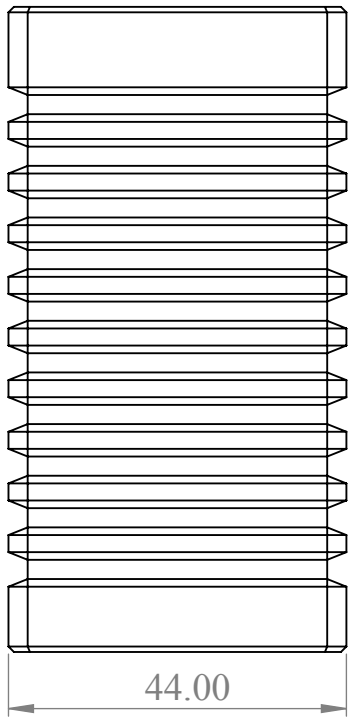

TOP

LEFT SIDE

FRONT

RIGHT SIDE

44.00

67.00

84.00

44.00

Needs Metal Frame

ALL DIMENSIONS ARE IN INCHES
UNLESS OTHERWISE SPECIFIED.

PROPRIETARY AND CONFIDENTIAL
THE INFORMATION CONTAINED IN THIS
DRAWING IS THE SOLE PROPERTY OF
BLAZE PLASTICS PARTNERSHIP. ANY
REPRODUCTION IN PART OR AS A WHOLE
WITHOUT THE WRITTEN PERMISSION OF
BLAZE PLASTICS PARTNERSHIP IS
PROHIBITED.