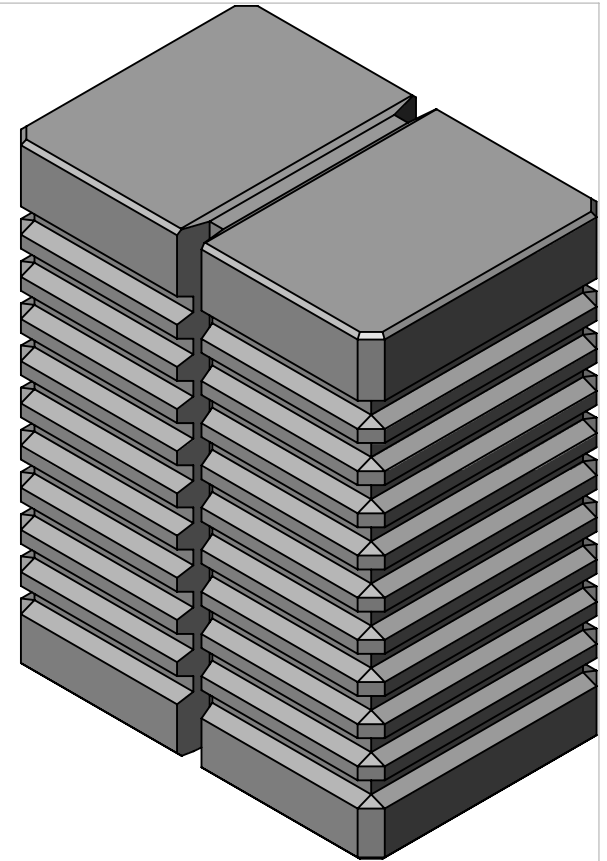

TOP

LEFT SIDE

FRONT

RIGHT SIDE

44.00

67.00

84.00

44.00

Needs Metal Frame

ALL DIMENSIONS ARE IN INCHES
UNLESS OTHERWISE SPECIFIED.

PROPRIETARY AND CONFIDENTIAL
THE INFORMATION CONTAINED IN THIS
DRAWING IS THE SOLE PROPERTY OF
BLAZE PLASTICS PARTNERSHIP. ANY
REPRODUCTION IN PART OR AS A WHOLE
WITHOUT THE WRITTEN PERMISSION OF
BLAZE PLASTICS PARTNERSHIP IS
PROHIBITED.