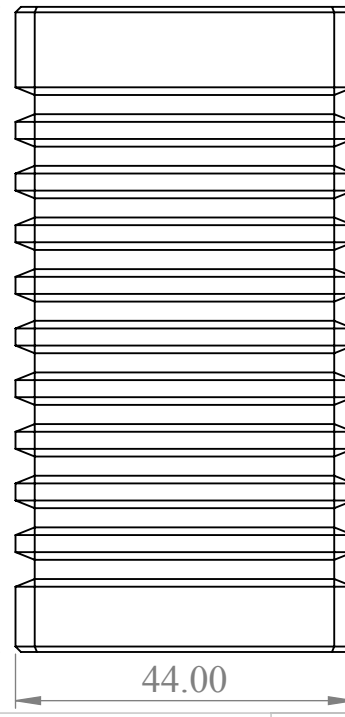

TOP

LEFT SIDE

FRONT

RIGHT SIDE

44.00

67.00

84.00

44.00

Needs Metal Frame

ALL DIMENSIONS ARE IN INCHES
UNLESS OTHERWISE SPECIFIED.

PROPRIETARY AND CONFIDENTIAL
THE INFORMATION CONTAINED IN THIS
DRAWING IS THE SOLE PROPERTY OF
BLAZE PLASTICS PARTNERSHIP. ANY
REPRODUCTION IN PART OR AS A WHOLE
WITHOUT THE WRITTEN PERMISSION OF
BLAZE PLASTICS PARTNERSHIP IS
PROHIBITED.