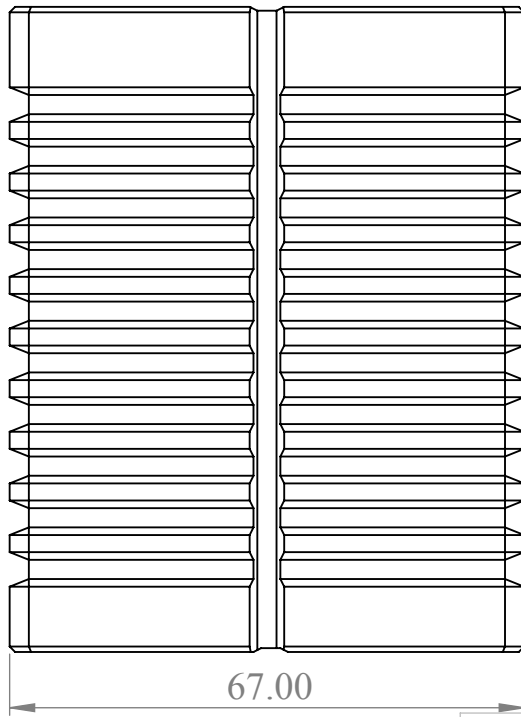

TOP

LEFT SIDE

FRONT

RIGHT SIDE

44.00

67.00

84.00

44.00

Needs Metal Frame

ALL DIMENSIONS ARE IN INCHES
UNLESS OTHERWISE SPECIFIED.

PROPRIETARY AND CONFIDENTIAL
THE INFORMATION CONTAINED IN THIS
DRAWING IS THE SOLE PROPERTY OF
BLAZE PLASTICS PARTNERSHIP. ANY
REPRODUCTION IN PART OR AS A WHOLE
WITHOUT THE WRITTEN PERMISSION OF
BLAZE PLASTICS PARTNERSHIP IS
PROHIBITED.